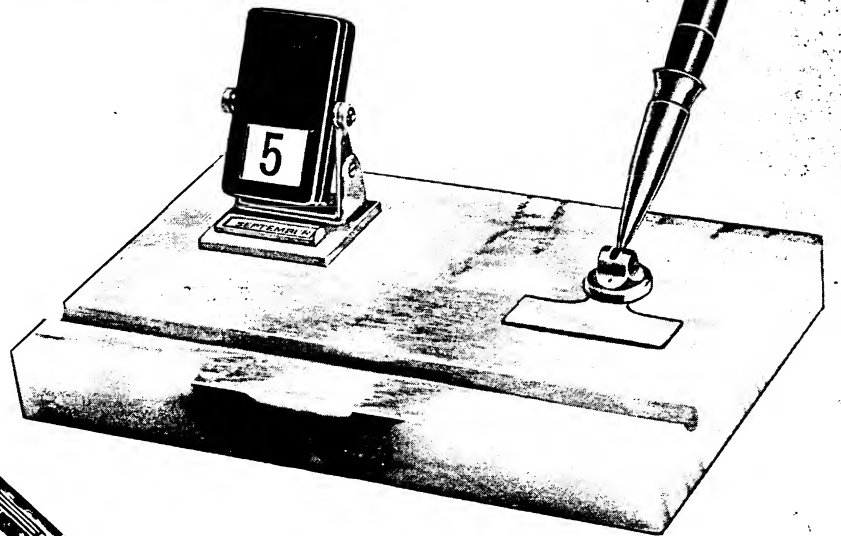

MODERN INTERIORS

Desk Set No. 433/67. A beautiful and most practical set for an office desk or home library table. 7 x 10, selected White Onyx, chrome finished Waltham 8-day clock, name plate and pen sheath, Jet Pen. Complete **$50.00.**

Desk Set No. 418/67. Every desk needs this set with its convenient and always useful calendar. 5 x 8 White Onyx base. Jet enamel turnover perpetual calendar, chrome name plate and sheath, Jet Pen. Complete **$22.00.**